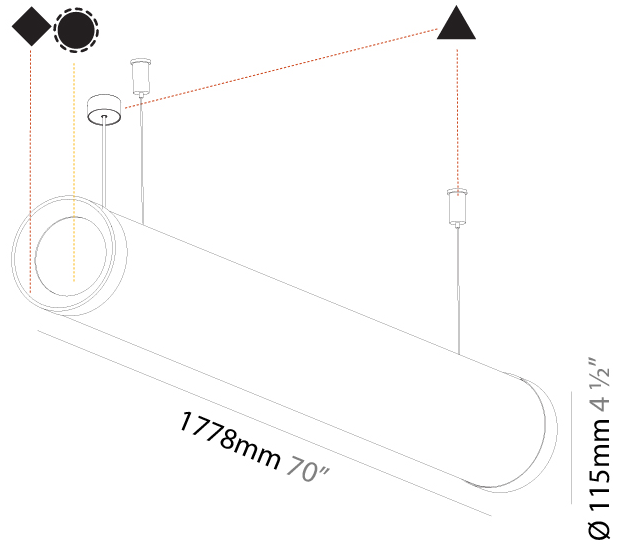

GENERAL

Series: Bunga Plus
Brand: Prolicht
Division: Architectural
Mounting Type: Suspension
Mounting Location: Ceiling
Subcategory: Profile

PHYSICAL

Shape: Cylinder
Length (mm): 1778
Length (in): 70
Width (mm): 115
Width (in): 4 1/2
Height (mm): 115
Height (in): 4 1/2
Max. Overall Height (mm): 2115
Max. Overall Height (in): 83 1/4
Light Distribution: Omnidirectional
Weight (kg): 5.763
Weight (lbs): 12.705
Diffuser: PMMA - Opal
Fixture Finish: SSR / BKV / CWI / CRY / HAB / UFT / ITA / RUA / FTG / MYG / LOD / PUS / FRO / FUP / KIA / POP / BLS / SPG / MEY / GOH / GUM / CHC / COM / ABZ / JAG / OBR / MOS / ROR
Fixture Material: Aluminum
Cable Details: 2000mm or 4000mm Transparent Cable
Upon Request: Cable colour - White / Black / Orange / Red

ELECTRICAL

Lamp Type: LED (Zhaga Standard)
Input Wattage (W): 30
Total Output Wattage (W): 24 / 19.2 (3500K)
Dimming: Non-Dimming / Phase Dimming (120Vac only) / 0-10V Dimming
Driver Included: Yes
Driver Location: Integrated
Driver Type: Constant Current - 120 / 277Vac
Driver Class: Class 2
Input Voltage (V): 120 - 277
Constant Current (MA): 350 / 400 (3500K)

LED

Color Temperature (°K): 3000 / 3500 / 4000
Max. Delivered Lumen (lm): 3320 / 3440 / 3510
CRI: >80 CRI
Lamp Life (hrs): 50000

OPTICAL

RATINGS AND CERTIFICATIONS

Certified By: Certified for North American Standards
IP rating: IP20